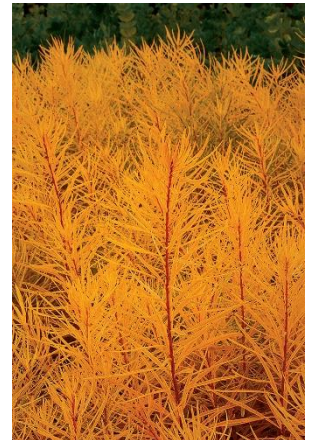

LUNA SERIES

SUMMERIFIC PERFECT STORM

AMSONIA TABERNAEMONTANA

ILLUSTRIS

STORM CLOUD

AMSONIA HUBRECTII

BUTTERSCOTCH

DARK CHOCOLATE