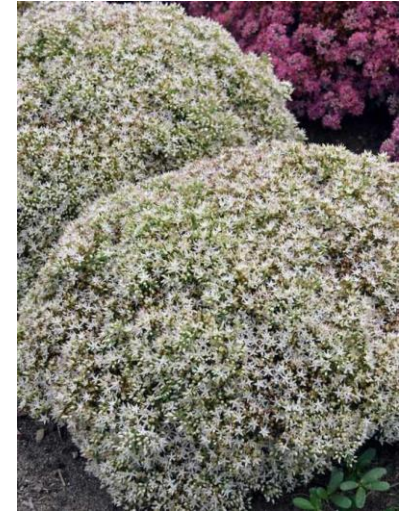

P
H
E
N
O
M
E
N
A
L

BUNDLE OF JOY