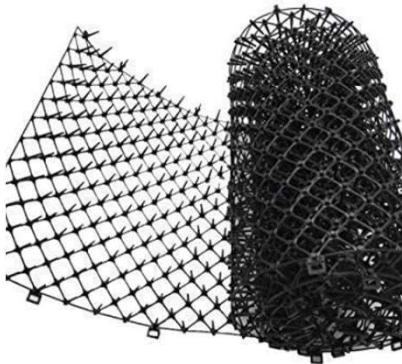

FAVORITE GARDEN-RELATED PURCHASES

Garden Little & Large Invisible Plant Feet
Improve Drainage for Containers

Table-Top Gardener Portable Potting Tray
Contain the Mess or Water Plants in Pots Awaiting Planting

Collapsible Silicone Basket
Harvest Vegetables, Herbs or Flowers

Pop-up Netting Anchored by 4 Pins
Protect Your Harvest, Then Fold Flat Until Needed

FAVORITE GARDEN-RELATED PURCHASES

Cat Scat Mat

Deter Squirrels, Can Be Cut to Any Size (the mat, not squirrels)